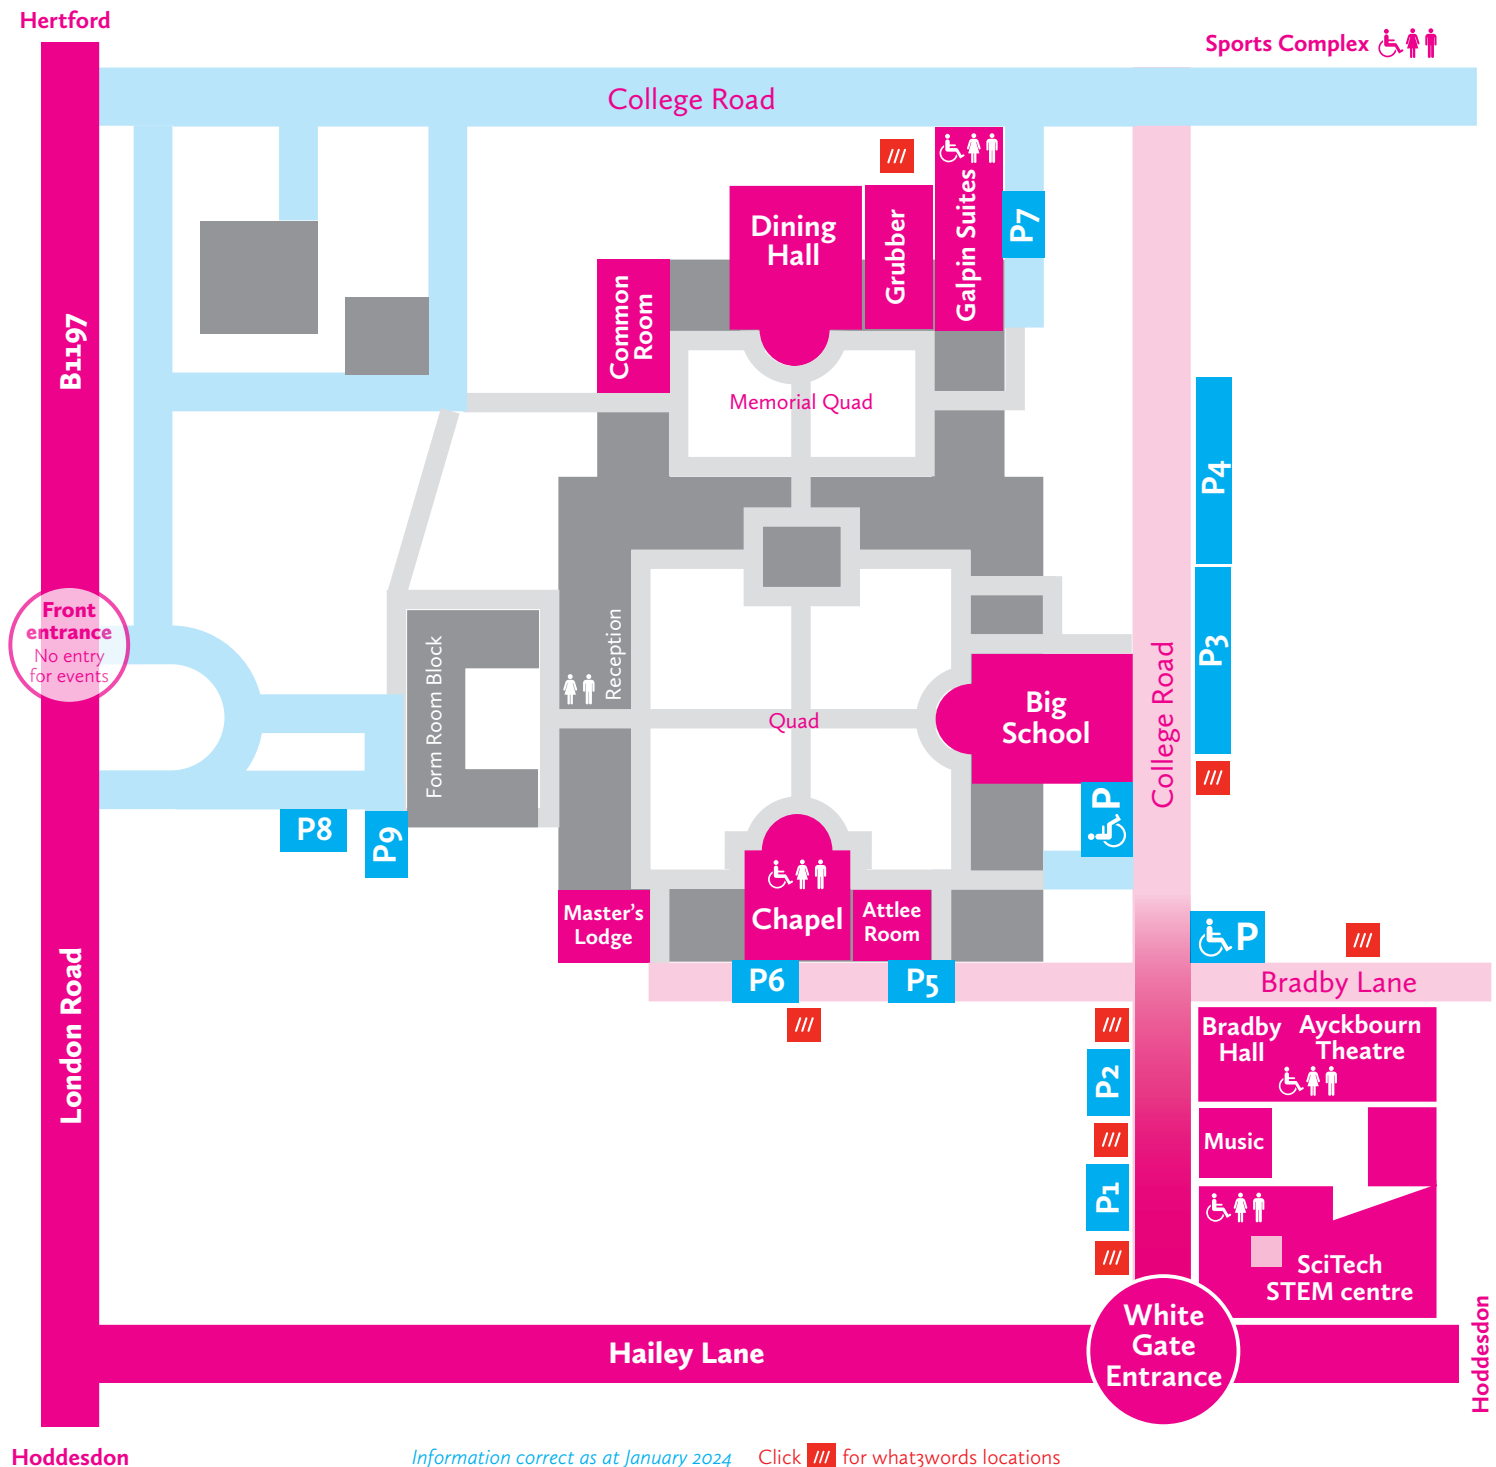

# Public event visitors

When visiting Haileybury for a performance event or Open Day, please enter the campus via our **White Gate Entrance on Hailey Lane** which runs between the B1197 London Road and the A1170.

Please use parking zones 1–7. For Master's Lodge events, zones 8 and 9.

For additional advice, please see our website or call +44 (0)1992 706 200.

Haileybury

 HaileyburyUK

Haileybury is located in Hertford Heath SG13 7NU, in Hertfordshire between Hertford and Hoddesdon, about 20 miles north of central London.

**Rail** Hertford North (London Moorgate/Kings Cross), is five minutes by car, and Broxbourne (London Liverpool Street), is ten minutes by car.

**Road** We are close to the A10 and accessible via M25, A1(M), M11 and A414.

Hoddesdon

Information correct as at January 2024 Click  for what3words locations