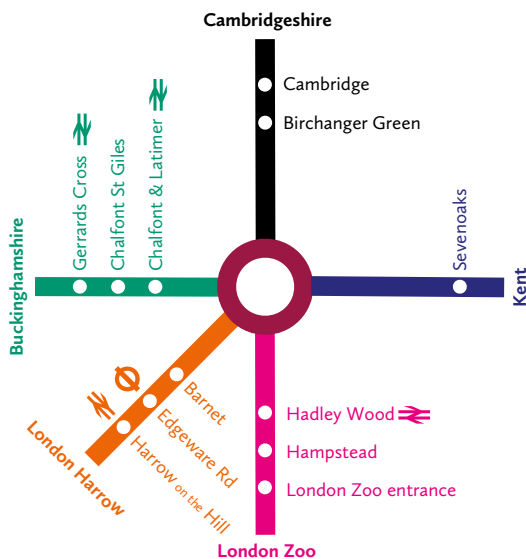

Royston

1	Tesco bus stop, Old North Road, Royston	06.59	19.37
2	Royston bus station, A10, Royston Please note: return stop is Recreation Ground bus stop, A10, Roston	07.06	19.30
3	Crown Inn bus stop, High Street, Buntingford	07.19	19.16
4	The White Hart bus stop, Buntingford Road Puckeridge	07.28	19.07
5	The White Horse bus stop, High Road, High Cross	07.39	18.57
6	Old Town Hall bus stop, High Street, Ware Please note: return stop is The Priory bus stop, High Street, Ware	07.48	18.47

Stop Pickup Drop

St Albans

1	Texaco garage, Harpenden Road, St Albans	06.55	19.37
2	Blacksmiths Arms, St Peters Street, St Albans	07.01	19.30
3	NatWest/Waterstones, St Peters Street, St Albans	07.06	19.26
4	St Albans City train station, Station Way, St Albans	07.12	19.18
5	Colney Heath Lane bus stop, Hatfield Road, St Albans	07.19	19.10
6	The Comet Hotel bus stop (J), A1057, Hatfield	07.28	19.01
7	Lodge Drive bus stop, The Ryde, Hatfield	07.38	18.52

Winchmore Hill

1	Eversley Crescent, junction with Wades Hill, Winchmore Hill	06.57	19.37
2	Parking bay on Gladbeck Way (off Windmill Hill), Enfield . Please note: return stop is Enfield Chase Station bus stop (CA), Windmill Hill, Enfield	07.04	19.29
3	Spring Court Road, Chase Farm, Enfield	07.11	19.22
4	Cuffley train station, Station Road, Cuffley	07.22	19.11
5	War Memorial bus stop, Goffs Lane, Goffs Oak	07.27	19.06
6	Claremont bus stop, Goff's Lane, Goffs Oak Please note: return stop is Burton Lane bus stop, Goff's Lane, Goffs Oak	07.32	19.02
7	St Davids Drive bus stop, High Road, Broxbourne	07.48	18.45

Boarding pupils

To collect boarding pupils on Sunday evening in term time, weekly routes operate from Buckinghamshire, Cambridgeshire, Kent and North London (Harrow & London Zoo).

Stop Location *Pickup*