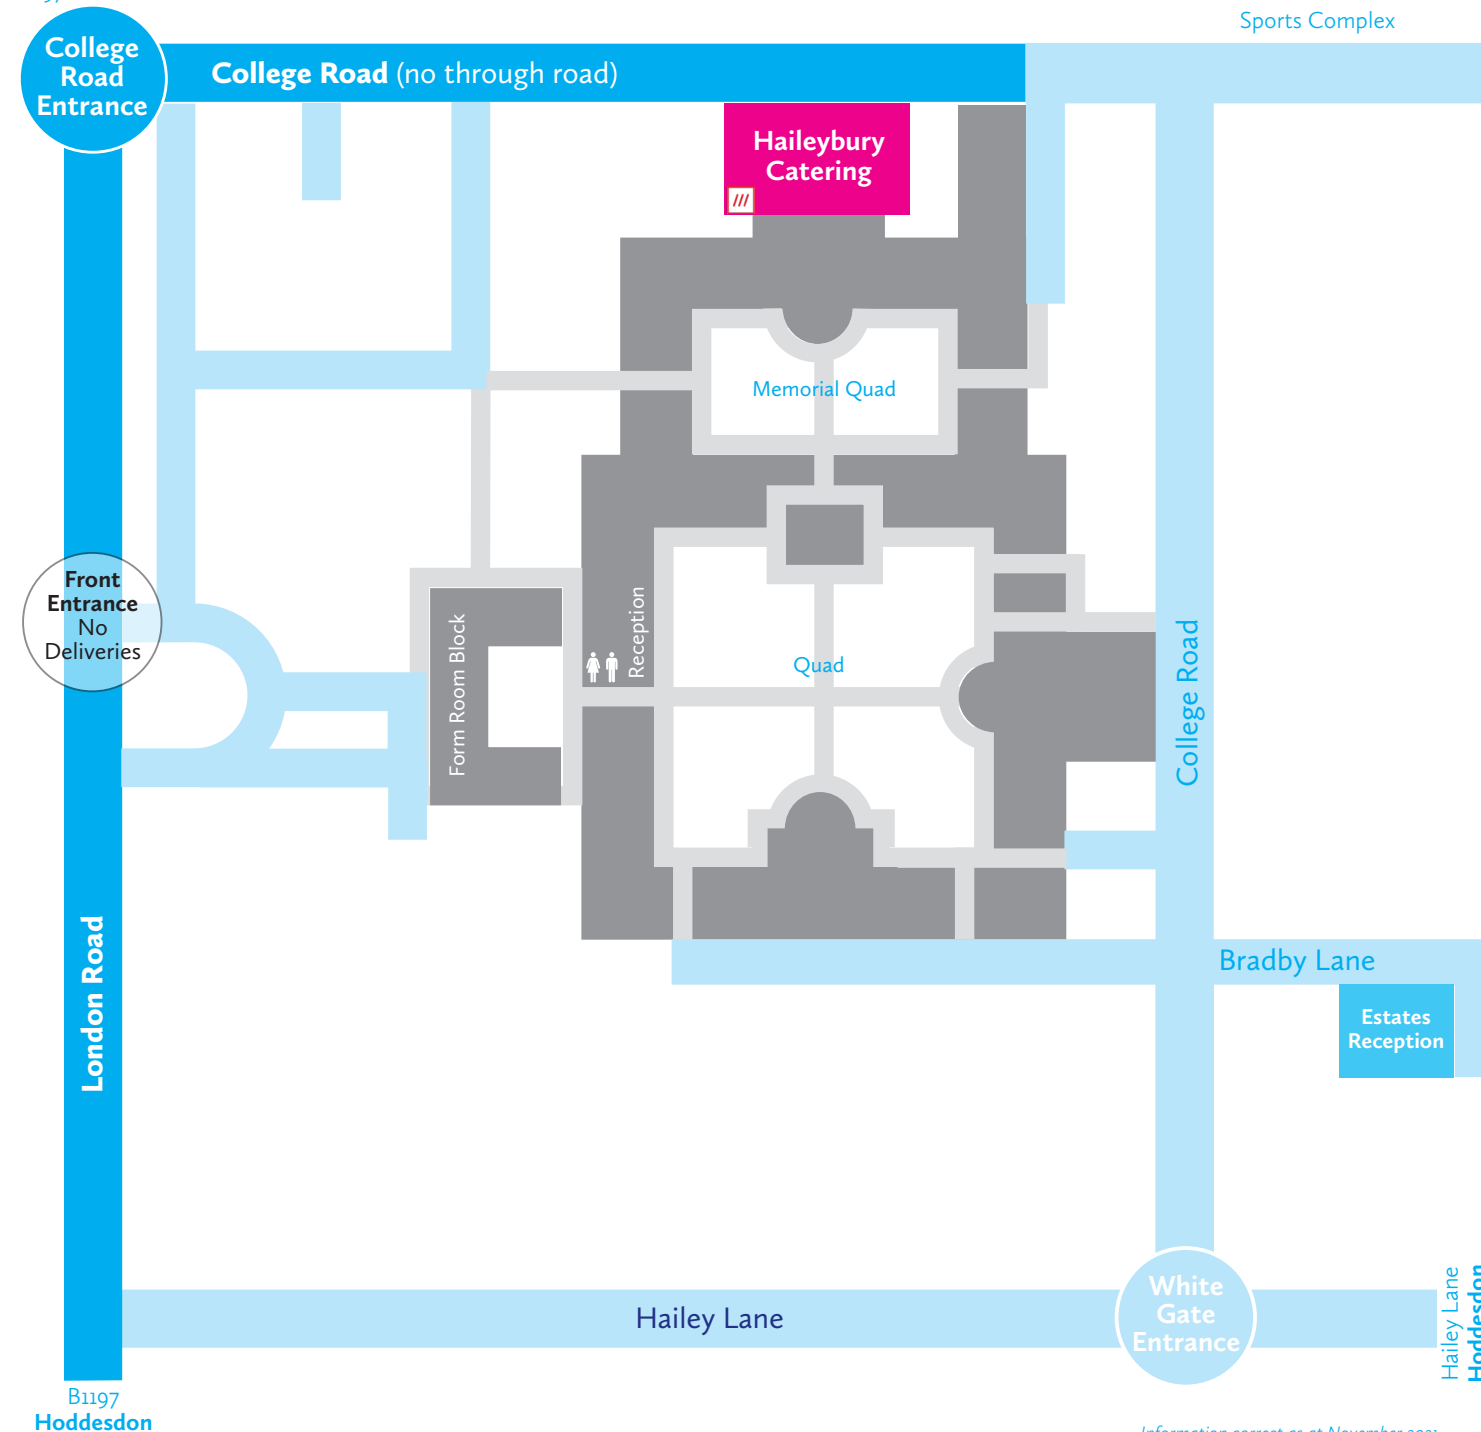

Catering Deliveries

Catering deliveries must be made **via College Road**, accessed from London Road (B1127).

Please note that College Road is closed to all through traffic between 9.00 pm and 6.00 am.

Any non-catering deliveries should go to Estates Reception (via the White Gate Entrance on Hailey Lane)

For additional advice, please see our website or call 01992 706200.

   HaileyburyUK

Haileybury is located in Hertford Heath SG13 7NU, in Hertfordshire between Hertford and Hoddesdon, about 20 miles north of central London.

Rail Hertford North (London Moorgate/Kings Cross), is five minutes by car, and Broxbourne (London Liverpool Street), is ten minutes by car.

Road We are close to the A10 and accessible via M25, A1(M), M11 and A414.

B1197 Hertford

Sports Complex

College Road Entrance

College Road (no through road)

Haileybury Catering

Memorial Quad

Front Entrance No Deliveries

Form Room Block