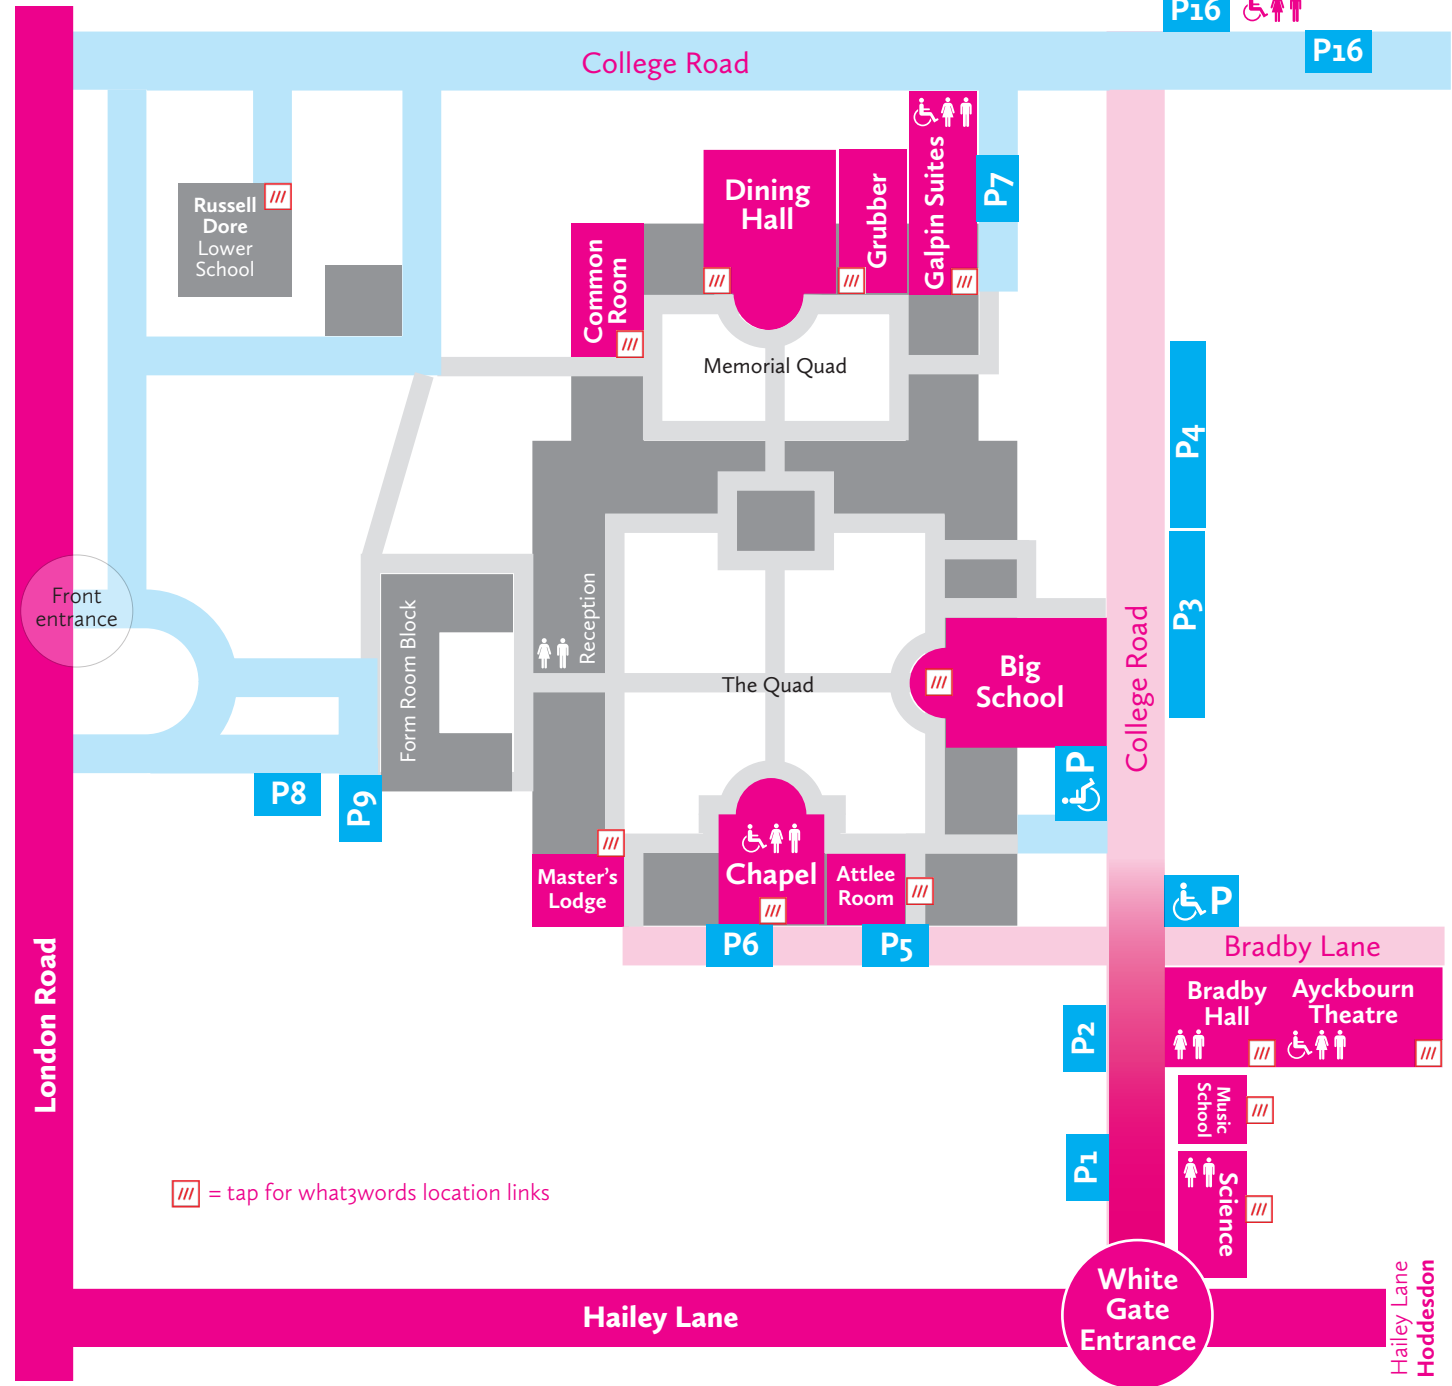

Events

When visiting Haileybury for an Open Day, performance or other event, please enter the campus via our **White Gate Entrance** on **Hailey Lane** which runs between the B1197 London Road and the A1170.

Please use the suggested parking zones.

For additional advice, please see our website or call 01992 706 200.

Haileybury is located in Hertford Heath SG13 7NU, in Hertfordshire between Hertford and Hoddesdon, about 20 miles north of central London.

Rail Hertford North (London Moorgate/Kings Cross), is five minutes by car, and Broxbourne (London Liverpool Street), is ten minutes by car.

Road We are close to the A10 and accessible via M25, A1(M), M11 and A414.

B1197
Hertford

B1197
Hoddesdon

Sports Complex

P16

P16

P4

P3

P

P

P2

P1

White Gate Entrance

Hailey Lane
Hoddesdon