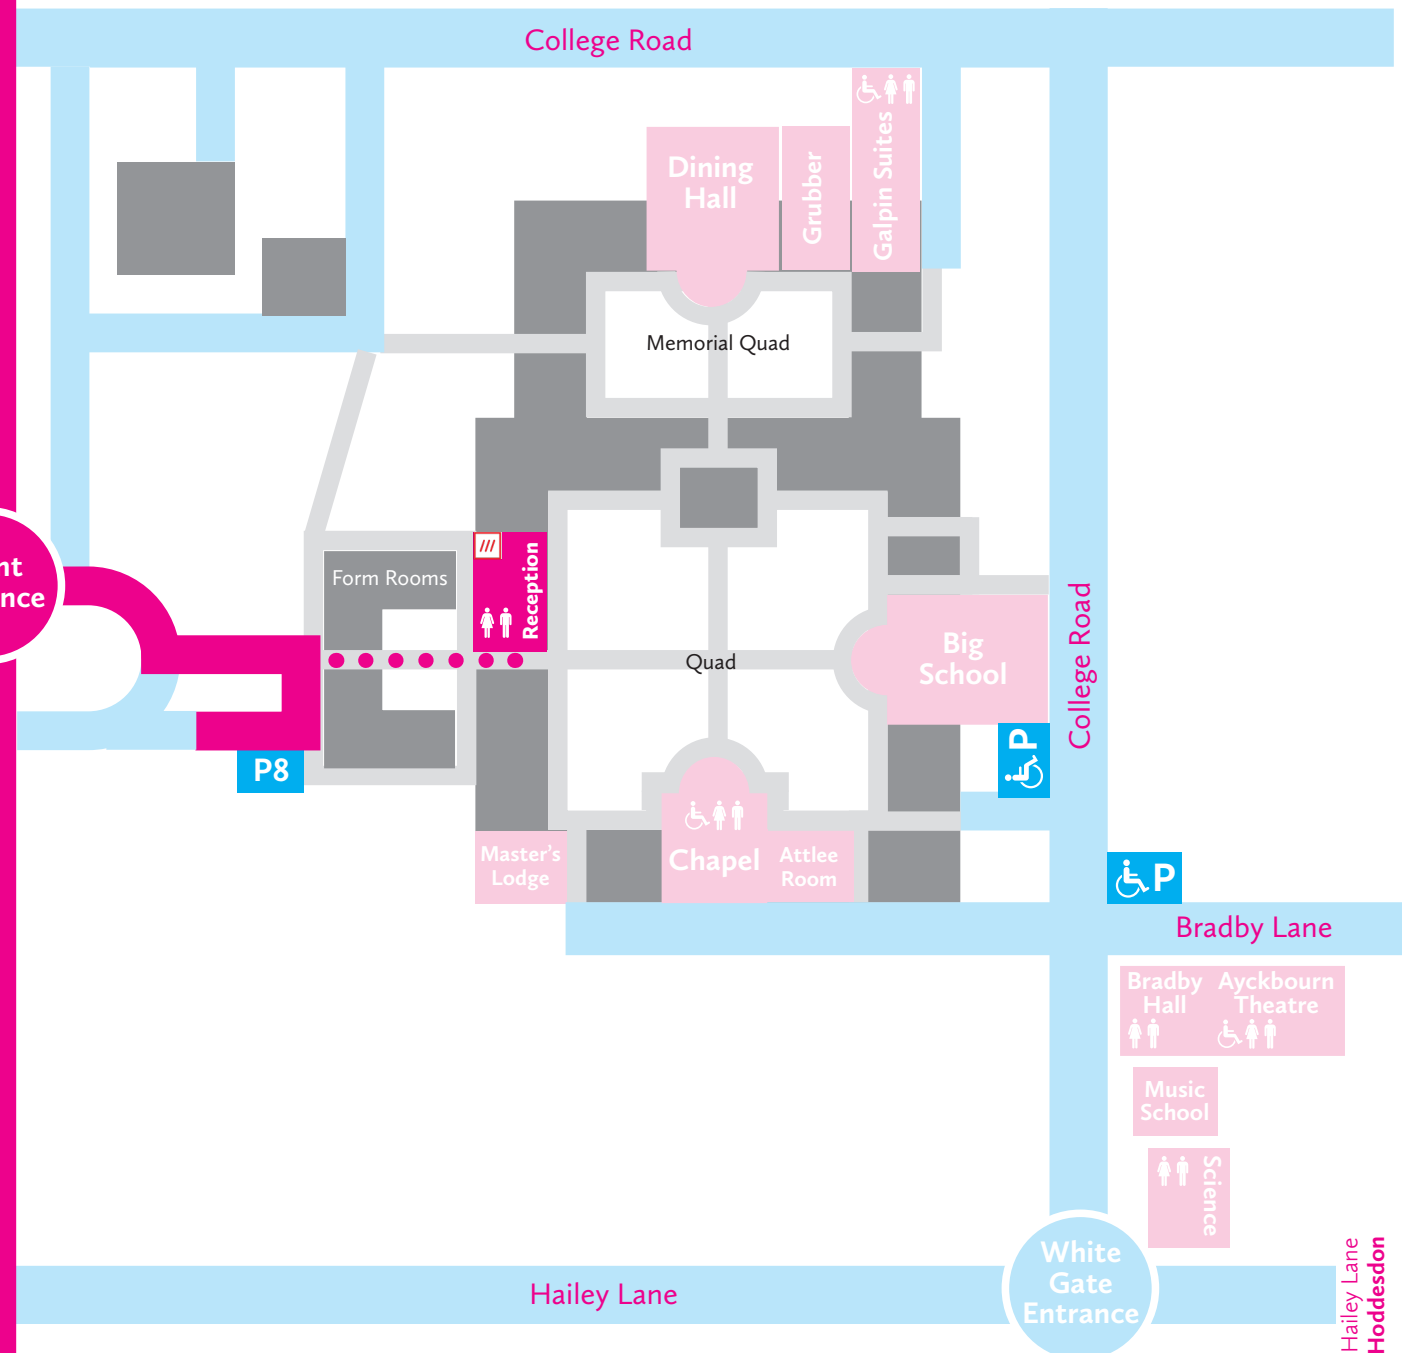

# Reception

Visitors to Haileybury Reception should enter the campus via our **Front Entrance** on **London Road** (B1127) which runs between Hertford and Hoddesdon.

Follow the one-way system round to **Parking Zone P8** for visitor parking.

On leaving your vehicle, walk up to and through the central arch of Form Room Block, then straight on through toward Quad.

Reception is on your left, just before you reach Quad.

For additional advice, please see our website or call 0192 706200.

   HaileyburyUK

Haileybury is located in Hertford Heath SG13 7NU, in Hertfordshire between Hertford and Hoddesdon, about 20 miles north of central London.

**Rail** Hertford North (London Moorgate/Kings Cross), is five minutes by car, and Broxbourne (London Liverpool Street), is ten minutes by car.

**Road** We are close to the A10 and accessible via M25, A1(M), M11 and A414.

B1197  
Hertford

Front  
Entrance

London Road

B1197  
Hoddesdon

Sports Complex

P

White  
Gate  
Entrance