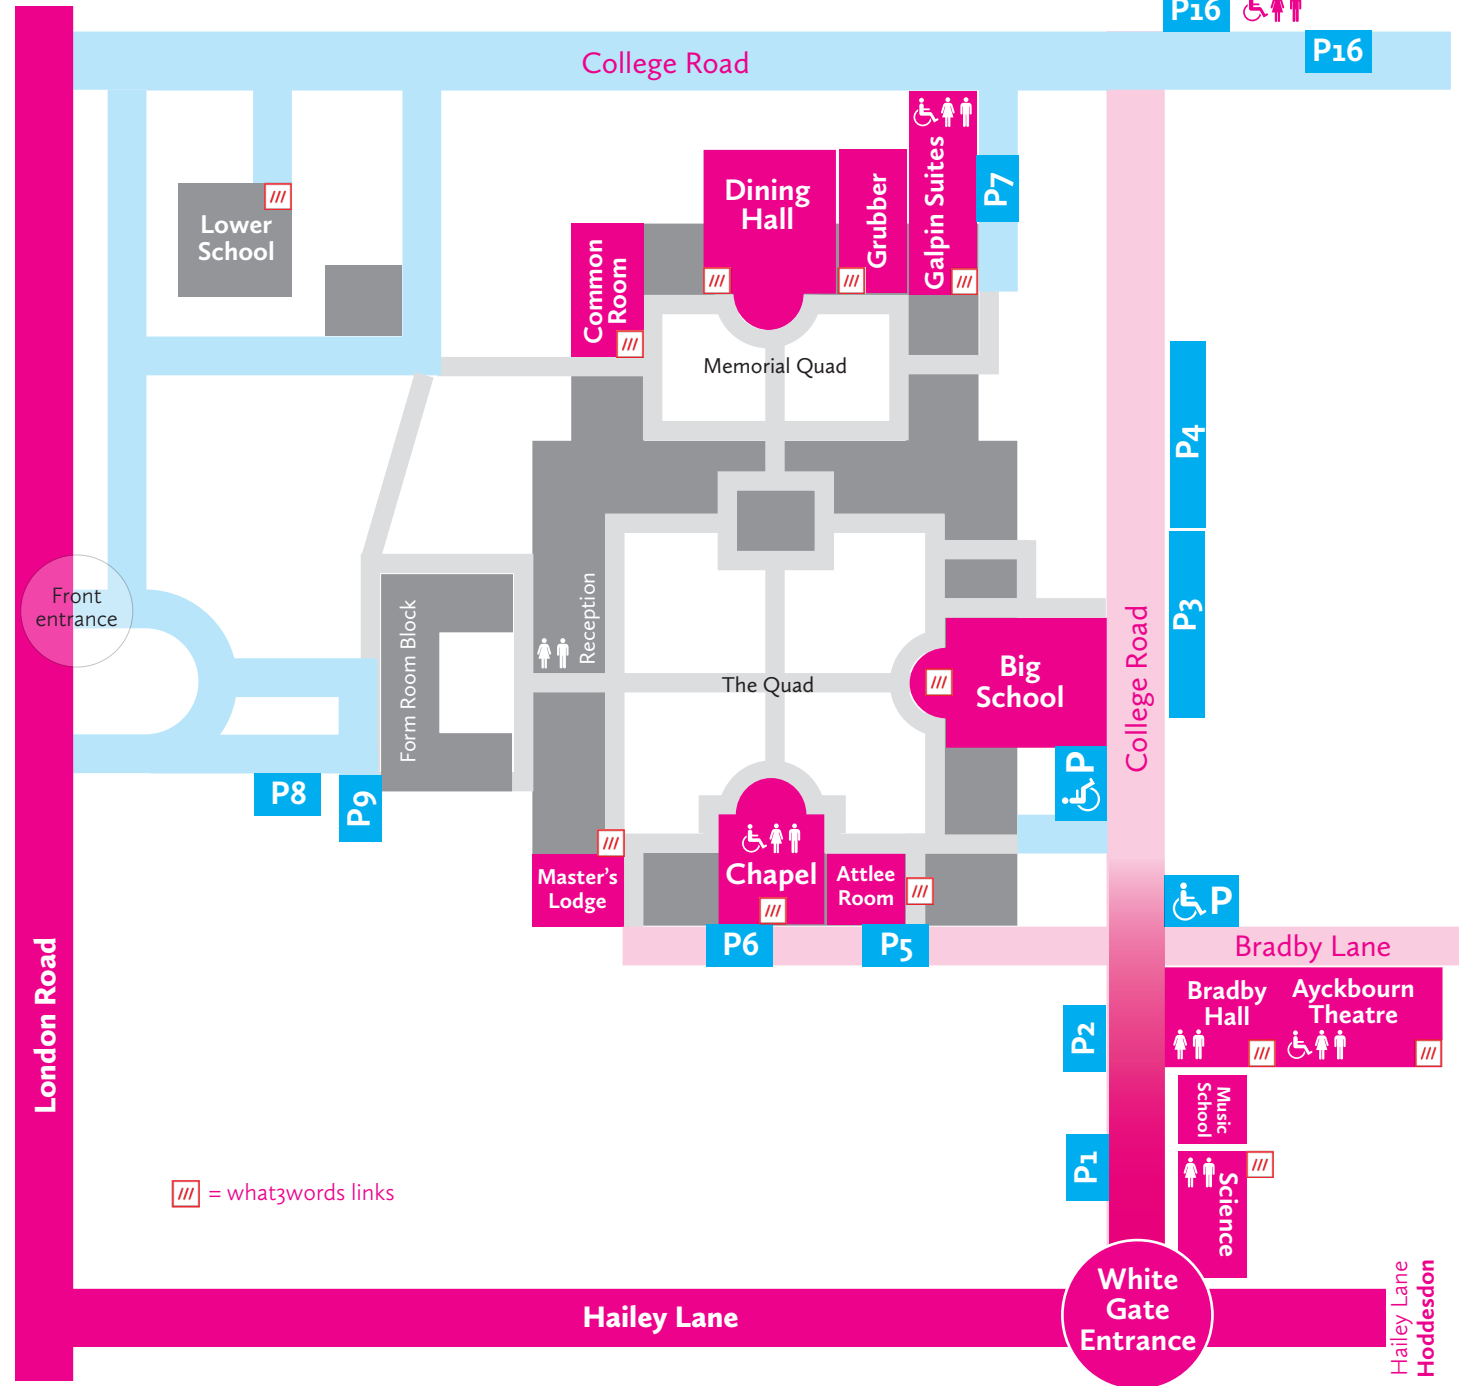

Events

When visiting Haileybury for an Open Day, performance or other event, please enter the campus via our **White Gate Entrance** on **Hailey Lane** which runs between the B1197 London Road and the A1170.

Please use the suggested parking zones.

For additional advice, please see our website or call 01992 706 200.

Haileybury is located in Hertford Heath SG13 7NU, in Hertfordshire between Hertford and Hoddesdon, about 20 miles north of central London.

Rail Hertford North (London Moorgate/Kings Cross), is five minutes by car, and Broxbourne (London Liverpool Street), is ten minutes by car.

Road We are close to the A10 and accessible via M25, A1(M), M11 and A414.

B1197
Hertford

B1197
Hoddesdon

White Gate Entrance

Information correct as at May 2022