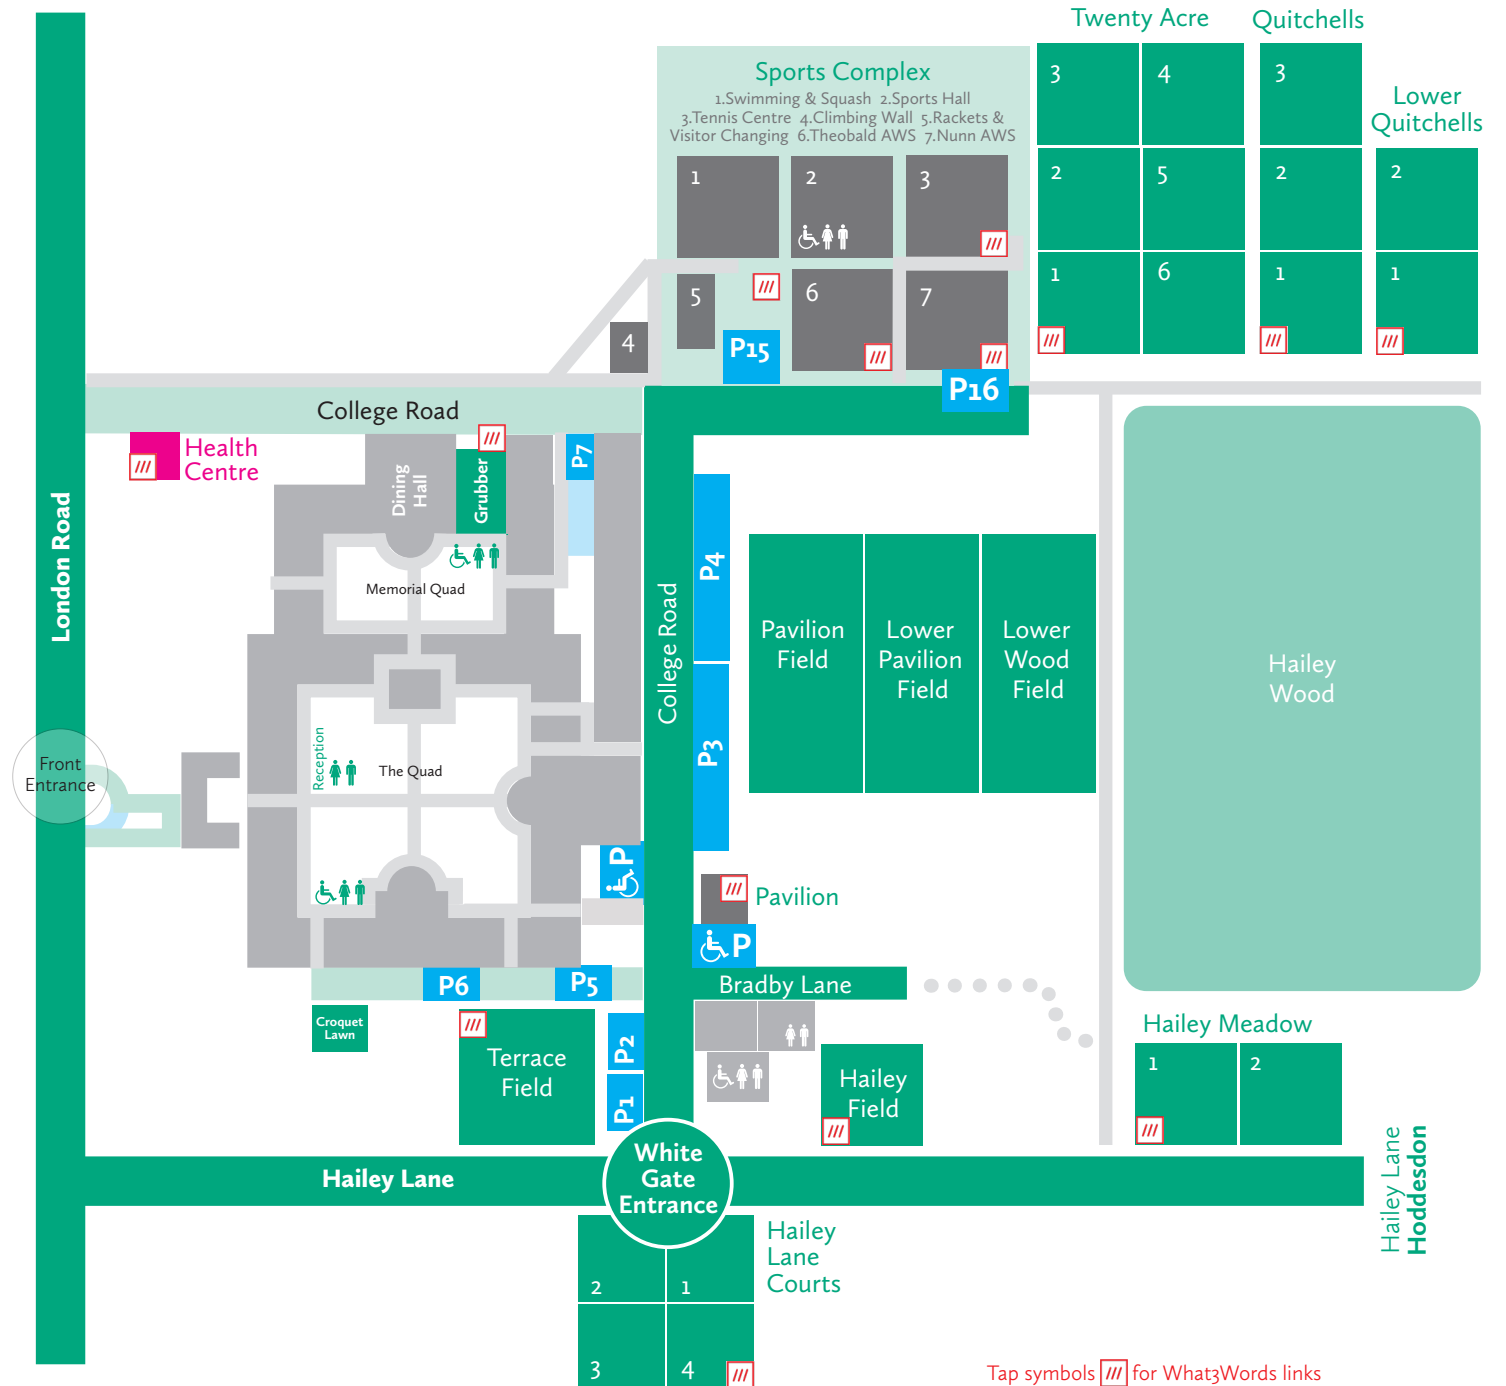

# Sports Events

When visiting Haileybury for sports events, please enter the campus via our **White Gate Entrance** on **Hailey Lane** which runs between the B1197 London Road and the A1170.

*Parking: For events on Terrace Field, the cricket pitches and netball courts, please use parking areas P1–P7. For other events including Rugby, Football, Hockey, Lacrosse and Tennis, please use areas P15 & 16.*

For additional advice, please see our website or call 01992 706200.

HaileyburyUK

Haileybury is located in Hertford Heath SG13 7NU, in Hertfordshire between Hertford and Hoddesdon, about 20 miles north of central London.

**Rail** Hertford North (London Moorgate/Kings Cross), is five minutes by car, and Broxbourne (London Liverpool Street), is ten minutes by car.

**Road** We are close to the A10 and accessible via M25, A1(M), M11 and A414.

B1197 Hertford

B1197 Hoddesdon

Tap symbols [///] for What3Words links  
 Information correct as at November 2021