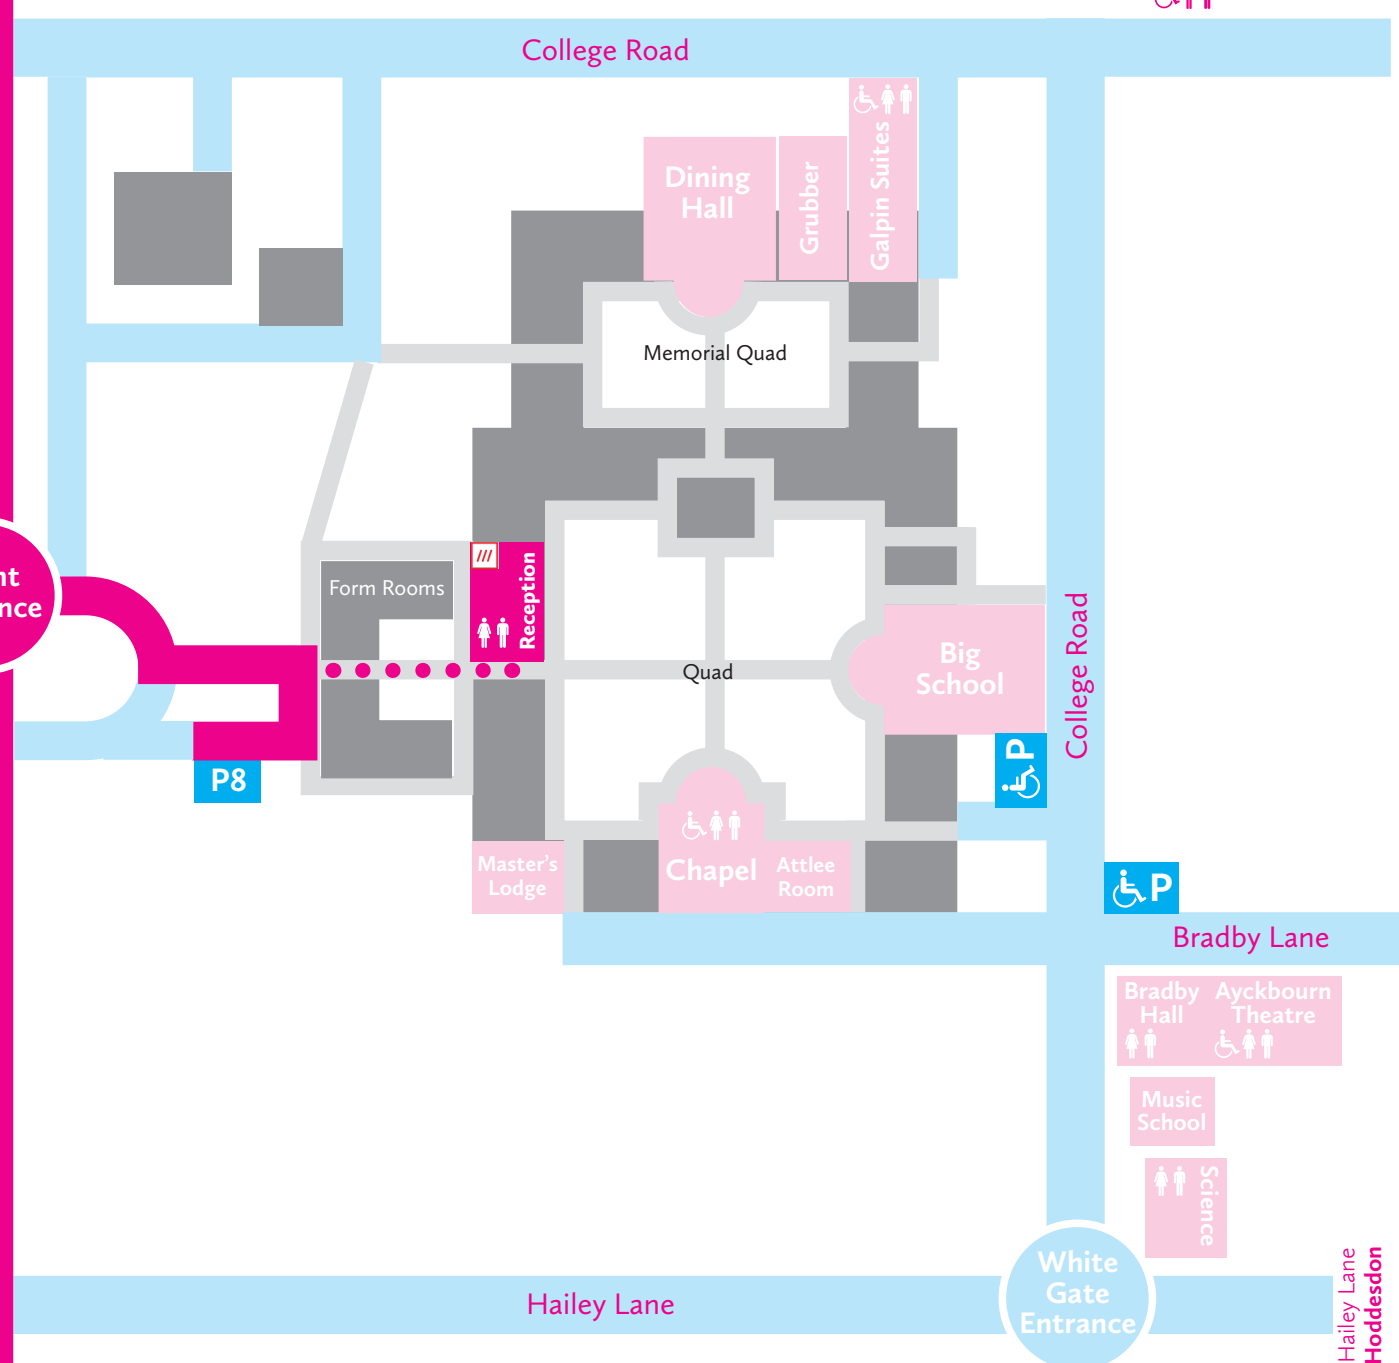

Reception

Visitors to Haileybury Reception should enter the campus via our **Front Entrance** on **London Road** (B1127) which runs between Hertford and Hoddesdon.

Follow the one-way system round to **Parking Zone P8** for visitor parking.

On leaving your vehicle, walk up to and through the central arch of Form Room Block, then straight on through toward Quad.

Reception is on your left, just before you reach Quad.

For additional advice, please see our website or call 0192 706200.

HaileyburyUK

Haileybury is located in Hertford Heath SG13 7NU, in Hertfordshire between Hertford and Hoddesdon, about 20 miles north of central London.

Rail Hertford North (London Moorgate/Kings Cross), is five minutes by car, and Broxbourne (London Liverpool Street), is ten minutes by car.

Road We are close to the A10 and accessible via M25, A1(M), M11 and A414.

B1197
Hertford

Front
Entrance

P8

B1197
Hoddesdon

Sports Complex

White
Gate
Entrance

Hailey Lane
Hoddesdon

Information correct as at January 2022