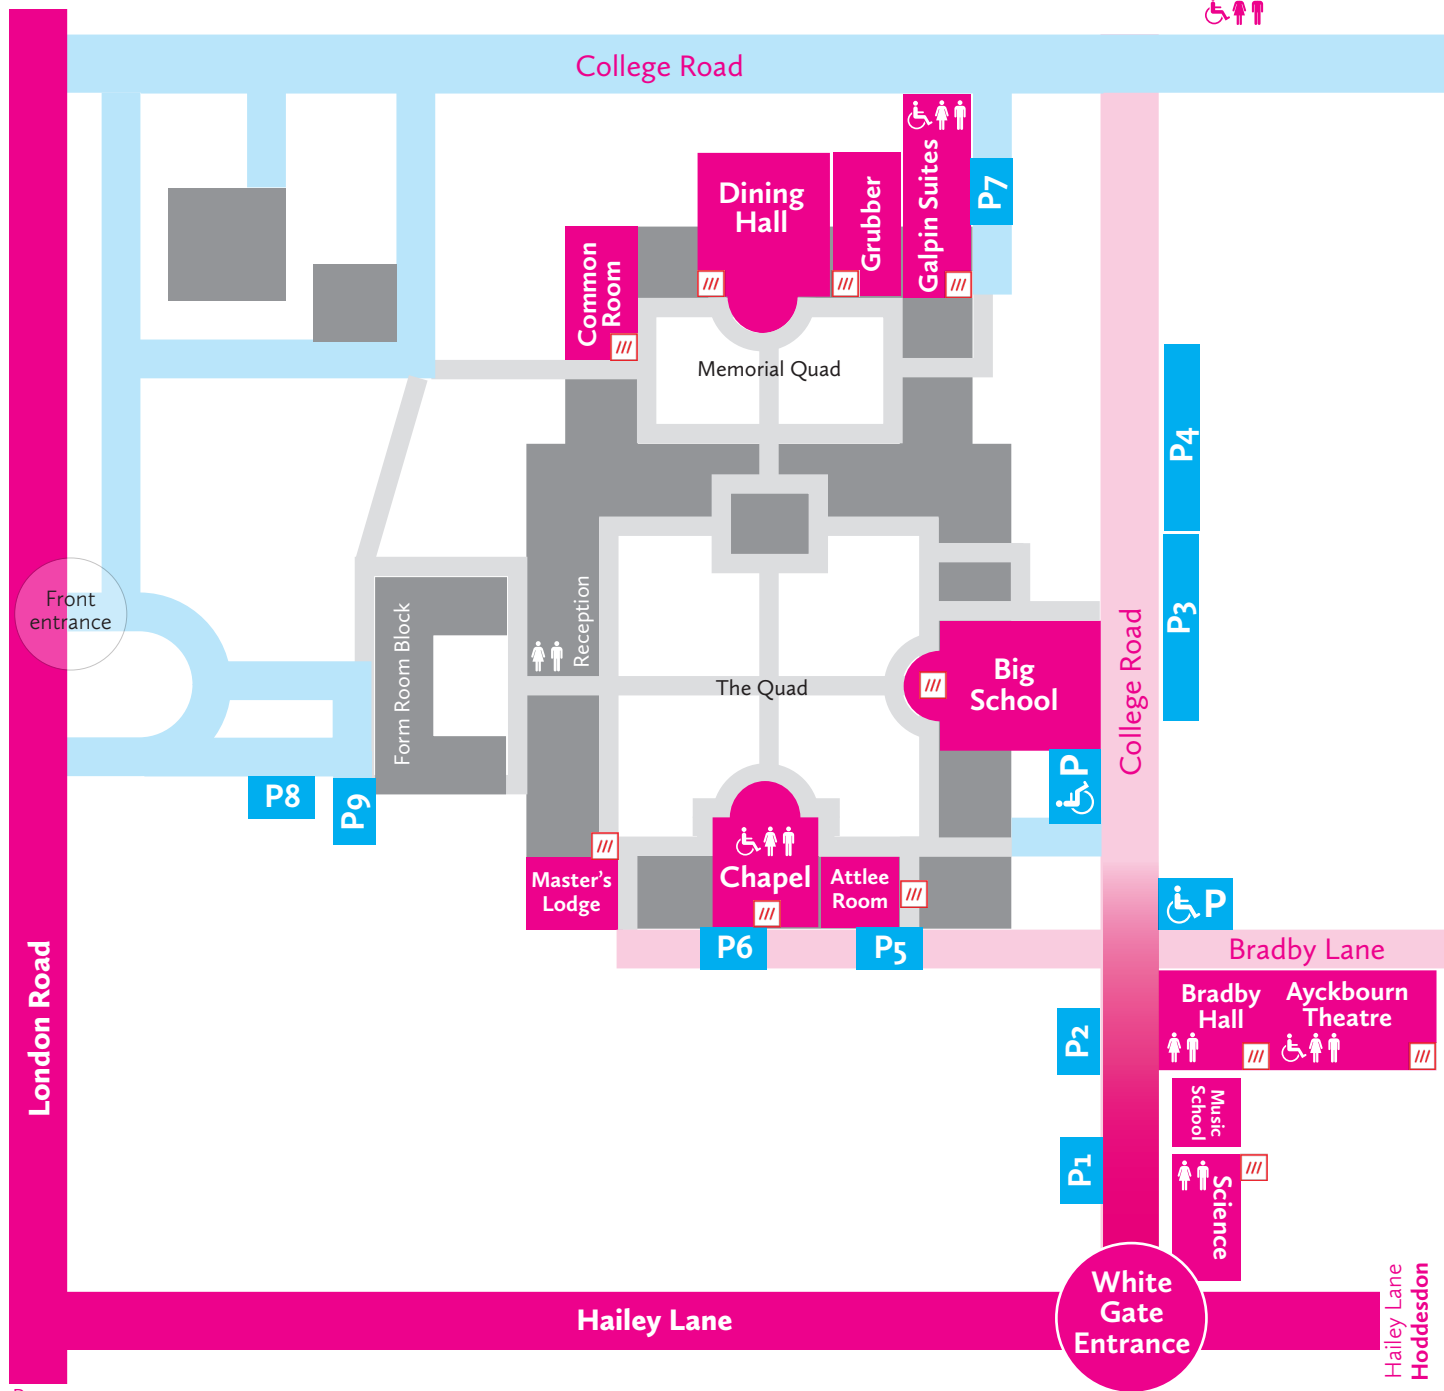

Events

When visiting Haileybury for a performance event or Open Day, please enter the campus via our **White Gate Entrance** on **Hailey Lane** which runs between the B1197 London Road and the A1170.

Please use parking zones 1–9.

For additional advice, please see our website or call 01992 706200.

Haileybury is located in Hertford Heath SG13 7NU, in Hertfordshire between Hertford and Hoddesdon, about 20 miles north of central London.

Rail Hertford North (London Moorgate/Kings Cross), is five minutes by car, and Broxbourne (London Liverpool Street), is ten minutes by car.

Road We are close to the A10 and accessible via M25, A1(M), M11 and A414.

B1197
Hertford

B1197
Hoddesdon

Sports Complex

White Gate Entrance

Hailey Lane
Hoddesdon