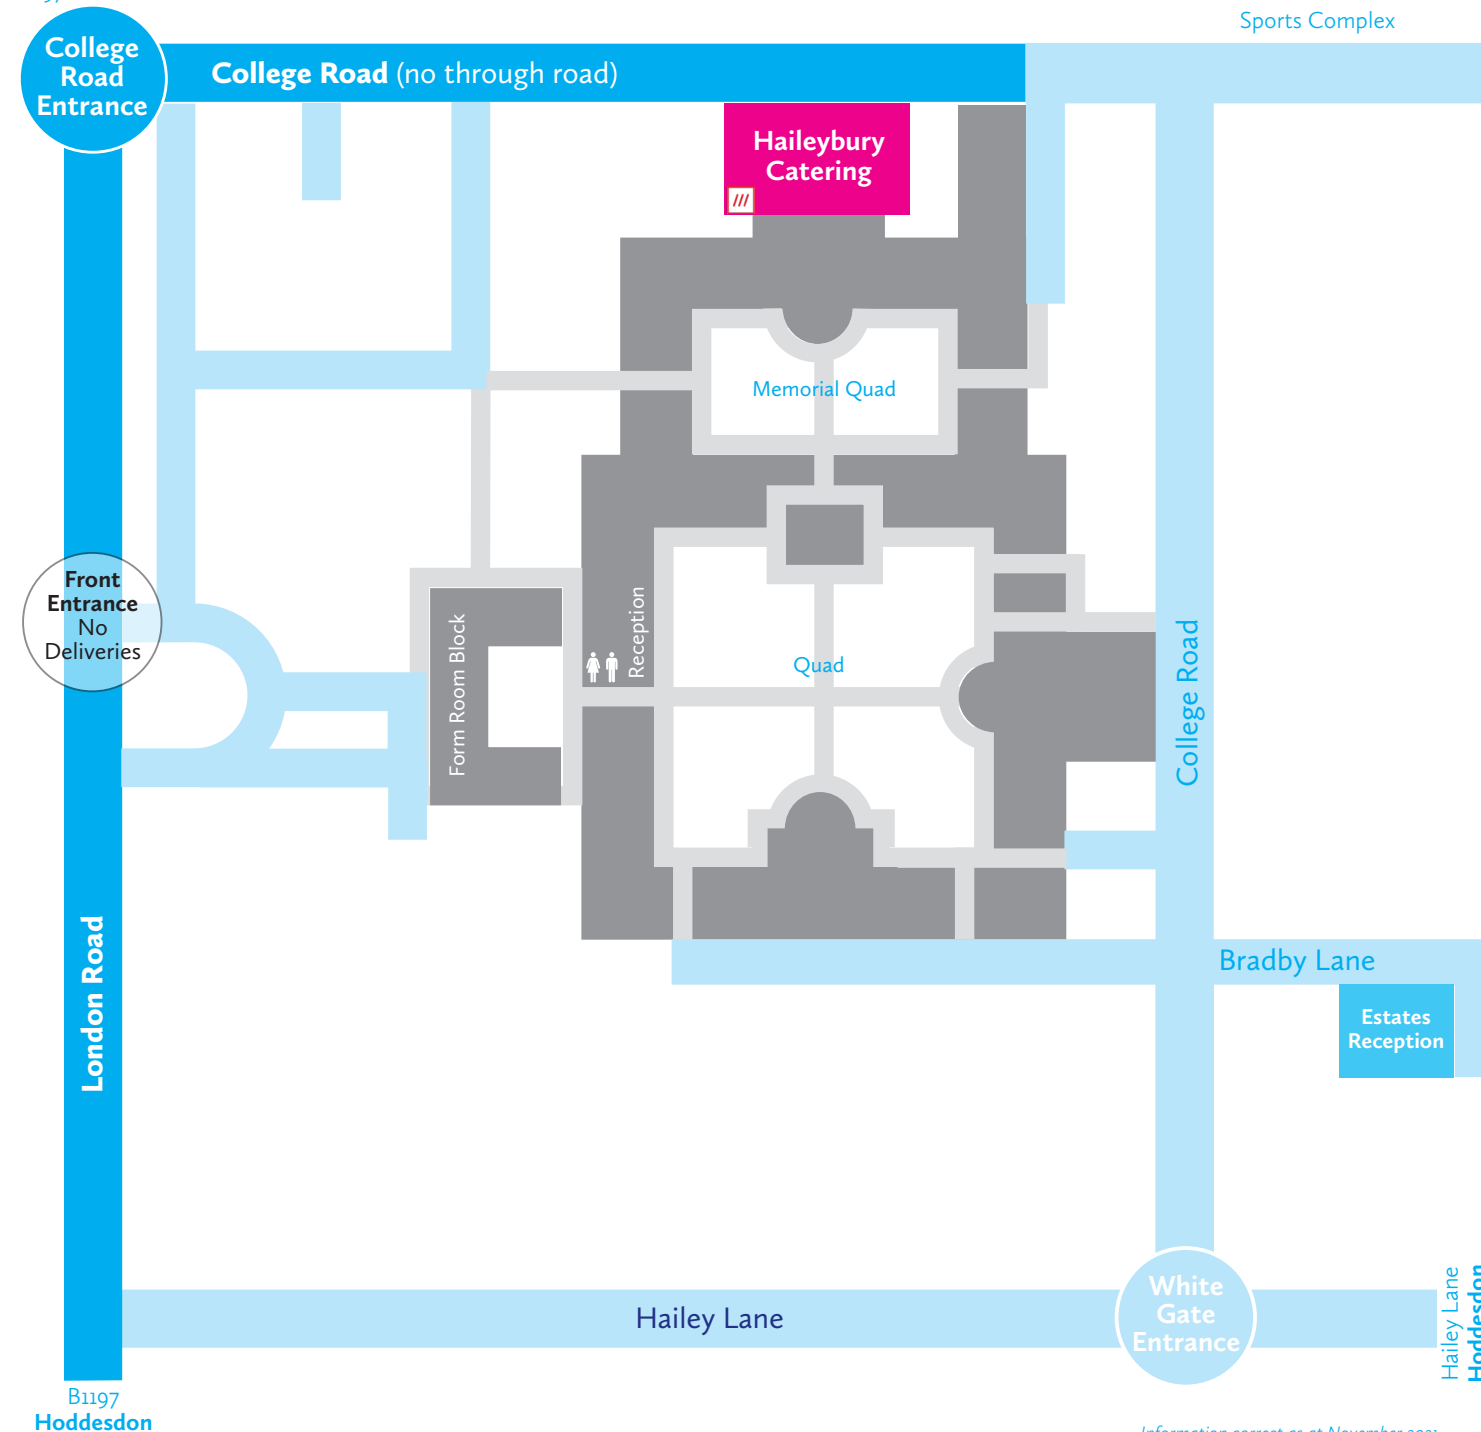

Catering Deliveries

Catering deliveries must be made **via College Road**, accessed from London Road (B1127).

Please note that College Road is closed to all through traffic between 9.00pm and 6.00 am.

Any non-catering deliveries should go to Estates Reception (via the White Gate Entrance on Hailey Lane)

For additional advice, please see our website or call 01992 706200.

   HaileyburyUK

Haileybury is located in Hertford Heath SG13 7NU, in Hertfordshire between Hertford and Hoddesdon, about 20 miles north of central London.

Rail Hertford North (London Moorgate/Kings Cross), is five minutes by car, and Broxbourne (London Liverpool Street), is ten minutes by car.

Road We are close to the A10 and accessible via M25, A1(M), M11 and A414.

B1197 Hertford

White Gate Entrance

Hailey Lane Hoddesdon

Information correct as at November 2021