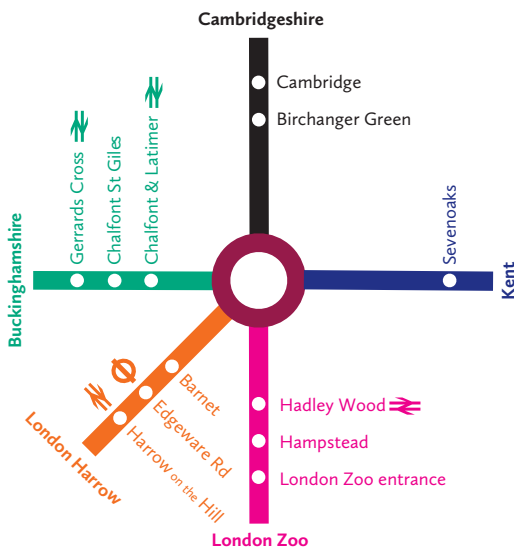

Boarding pupils

We run a service to collect Boarding Pupils on Sunday evenings in term time, via these routes: Buckinghamshire, Kent, Cambridgeshire and London.

Stop Location Pickup

Buckinghamshire

1	Gerrards Cross Station	19.12
2	Chalfont St Giles, London Road bus stop	19.21
3	Chalfont & Latimer Station	19.30
4	Haileybury arrival	20.20

Cambridgeshire

1	Cambridge, Trumpington Park & Ride	19.14
2	Birchanger Green Service Station M11/A120	19.47
3	Haileybury arrival	20.20

Kent

1	Sevenoaks, Witches Lane layby opposite houses	19.00
2	Haileybury arrival	20.20

London Harrow

1	Lowlands Road bus stop opposite Station Approach to Harrow on the Hill Station	19.01
2	Edgware Road Underground Station bus stop	19.22
3	Barnet Way junction with Galley Lane, bus stop at The Arkley public house	19.38
4	Haileybury arrival	20.20

London Zoo

1	London Zoo entrance	18.45
2	The Bishops Avenue junction with Hampstead Lane	19.07
3	Hadley Wood Station, Crescent West	19.43
4	Haileybury arrival	20.20

There is a high level of demand for our bus services so please contact the Transport Office on 01992 706 378 or email transport@haileybury.com to enquire about spaces on your preferred route.

If your area is not currently served by our network please get in touch as we are continually evaluating new routes.

Details correct at 23 September 2021. Latest information at haileybury.com/pupil-transport