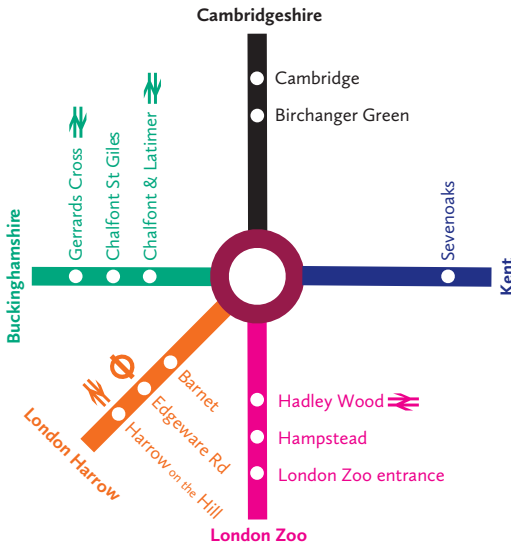

Boarding pupils

We run a service to collect Boarding Pupils on Sunday evenings in term time, via these routes: Buckinghamshire, Kent, Cambridgeshire and London.

Stop	Location	Pickup
Buckinghamshire		
1	Gerrards Cross Station	19.03
2	Chalfont St Giles, London Road bus stop	19.15
3	Chalfont & Latimer Station	19.24
4	Haileybury arrival	20.20

Cambridgeshire		
1	Cambridge, Trumpington Park & Ride	19.10
2	Birchanger Green Service Station M11/A120	19.43
3	Haileybury arrival	20.20

Kent		
1	Sevenoaks, Witches Lane layby opposite houses	19.00
2	Haileybury arrival	20.20

London Harrow		
1	Lowlands Road bus stop opposite Station Approach to Harrow on the Hill Station	19.05
2	Edgware Road Underground Station, bus stop	19.22
3	Barnet way junction with Galley Lane, bus stop at The Arkley public house	19.40
4	Haileybury arrival	20.20

London Zoo		
1	London Zoo entrance	19.00
2	The Bishops Avenue junction with Hampstead Lane	19.20
3	Hadley Wood Station, Crescent West	19.45
4	Haileybury arrival	20.20

There is a high level of demand for our bus services so please contact the Transport Office on 01992 706 378 or email transport@haileybury.com to enquire about spaces on your preferred route.

If your area is not currently served by our network please get in touch as we are continually evaluating new routes.

Details correct at 21 July 2020. Latest information at haileybury.com/pupil-transport

01992 706 200 Hertford Herts SG13 7NU
Registered charity number 310013