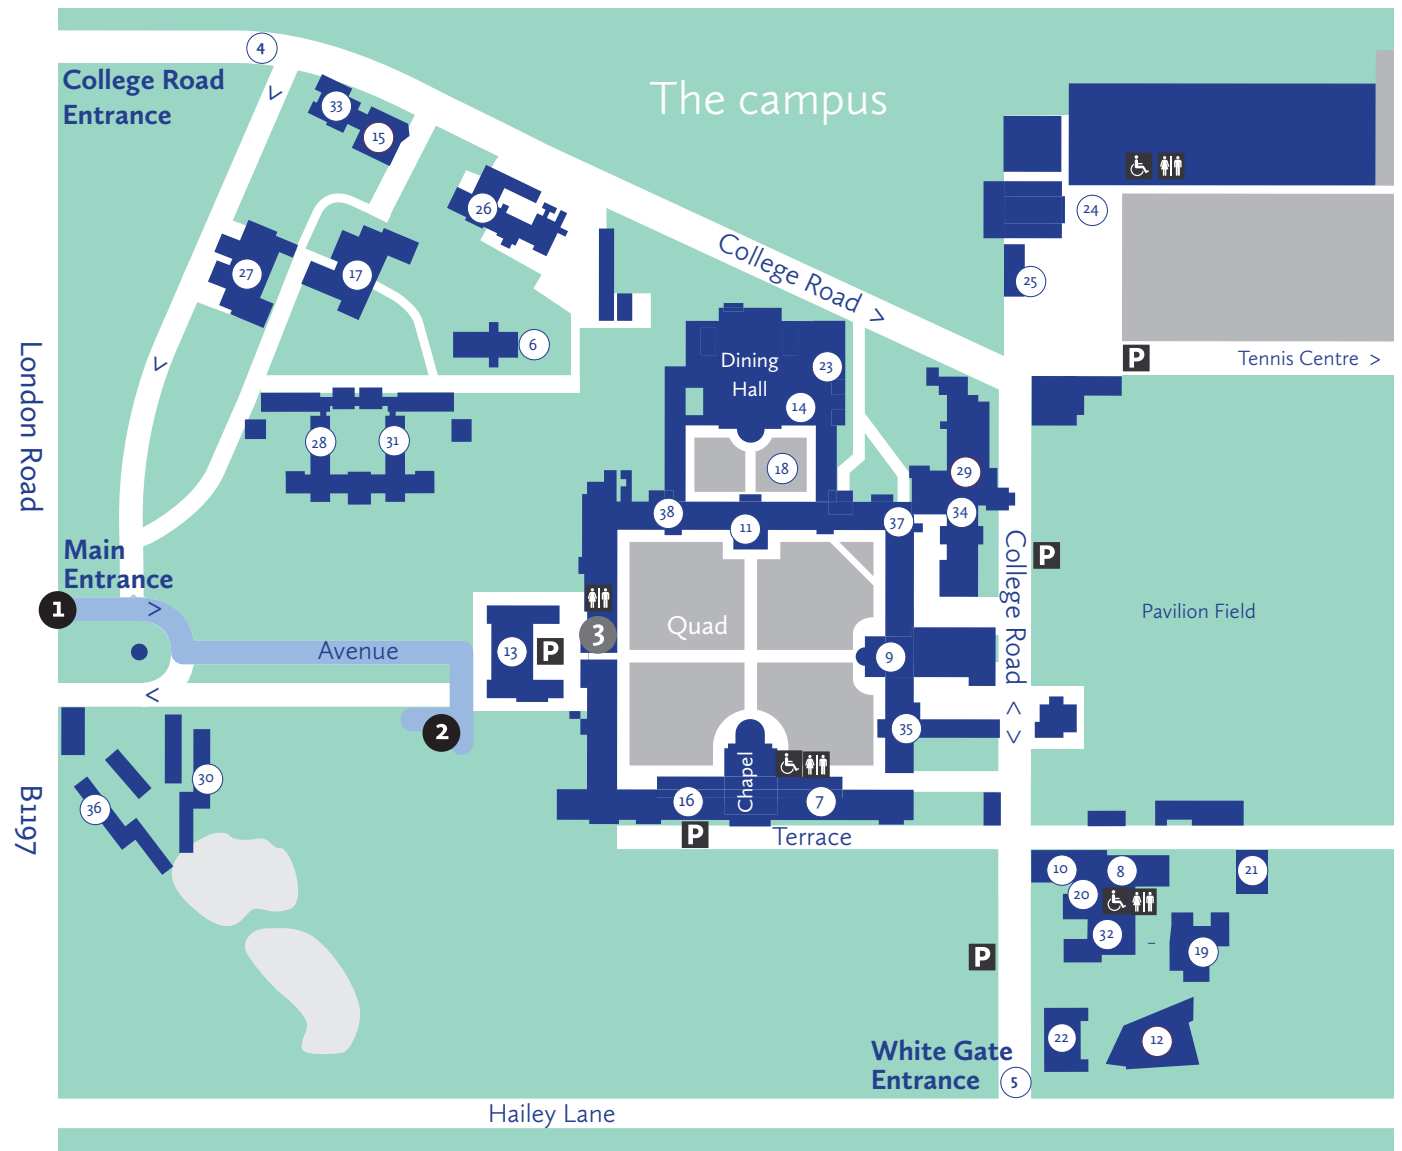

How to find us

Haileybury is located in rural Hertfordshire between Hertford and Hoddesdon about 20 miles north of central London.

Air travel

London Heathrow (50 minutes by car), London Stansted (30 minutes) and London Luton (40 minutes) airports are within easy reach of Haileybury. London Gatwick Airport (75 minutes) is only slightly further away. All are served by rail links to central London.

By rail

There are two main railway stations close to Haileybury. Hertford North to London (Moorgate or Kings Cross) is a 40-minute journey. Broxbourne to London (Liverpool Street) is 35 minutes. Hertford North is a 5-minute car ride from Haileybury and Broxbourne is 10 minutes away.

- Visitors to Haileybury should enter the campus by the Main Entrance (1), park in spaces provided (2), and report to Reception (3).
- Users of the Sports Complex (23) should enter via College Road (4).
- Visitors for concerts, performances and other events should enter by White Gate Entrance (5).

1 Main Entrance	4 College Road Entrance	12 Design Technology	20 Music School	Houses	32 Hailey
2 Visitor Parking	5 White Gate Entrance	13 Form Room Block	21 Porters' Lodge,	26 Alban's	33 Highfield
3 Reception, Admissions	6 Art School	14 Grubber (café)	22 Science Block	27 Allenby	34 Kipling
	7 Attlee Room	15 Health Centre	23 Sixth Form Centre,	28 Bartle Frere	35 Lawrence
	8 Ayckbourn Theatre	16 Library	Galpin, Scott &	29 Batten	36 Melvill
	9 Big School	17 Lower School	Macleod rooms	30 Colvin	37 Thomason
	10 Bradby Hall	18 Memorial Quad	24 Sports Complex	31 Edmonstone	38 Trevelyan
	11 Clock House	19 Mathematics	25 Uniform Shop		