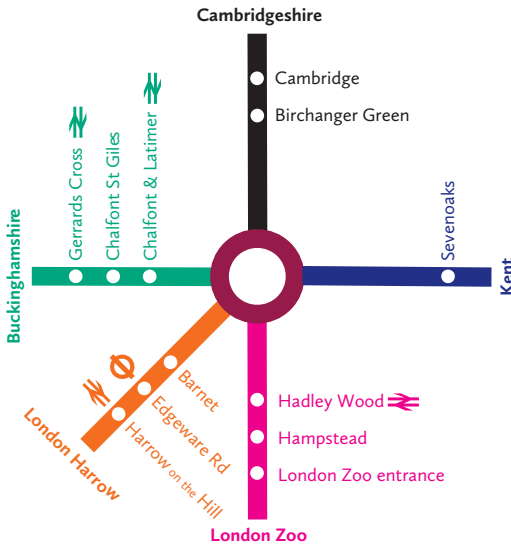

Boarding pupils

We run a service to collect Boarding Pupils on Sunday evenings in term time, via these routes: Buckinghamshire, Kent, Cambridgeshire and London.

Stop	Location	Pickup
Buckinghamshire		
1	Gerrards Cross Station	19.03
2	Chalfont St Giles, London Road bus stop	19.15
3	Chalfont & Latimer Station	19.24
4	Haileybury arrival	20.20

Cambridgeshire		
1	Cambridge, Trumpington Park & Ride	19.10
2	Birchanger Green Service Station M11/A120	19.43
3	Haileybury arrival	20.20

Kent		
1	Sevenoaks, Witches Lane layby opposite houses	19.00
2	Haileybury arrival	20.20

London Harrow		
1	Lowlands Road bus stop opposite Station Approach to Harrow on the Hill Station	19.05
2	Edgware Road Underground Station, bus stop	19.22
3	Barnet way junction with Galley Lane, bus stop at The Arkley public house	19.40
4	Haileybury arrival	20.20

London Zoo		
1	London Zoo entrance	19.00
2	The Bishops Avenue junction with Hampstead Lane	19.20
3	Hadley Wood Station, Crescent West	19.45
4	Haileybury arrival	20.20

There is a high level of demand for our bus services so please contact the Transport Office on 01992 706 378 or email transport@haileybury.com to enquire about spaces on your preferred route.

If your area is not currently served by our network please get in touch as we are continually evaluating new routes.

Details correct at 9 August 2019.

01992 706 200 Hertford Herts SG13 7NU
Registered charity number 310013